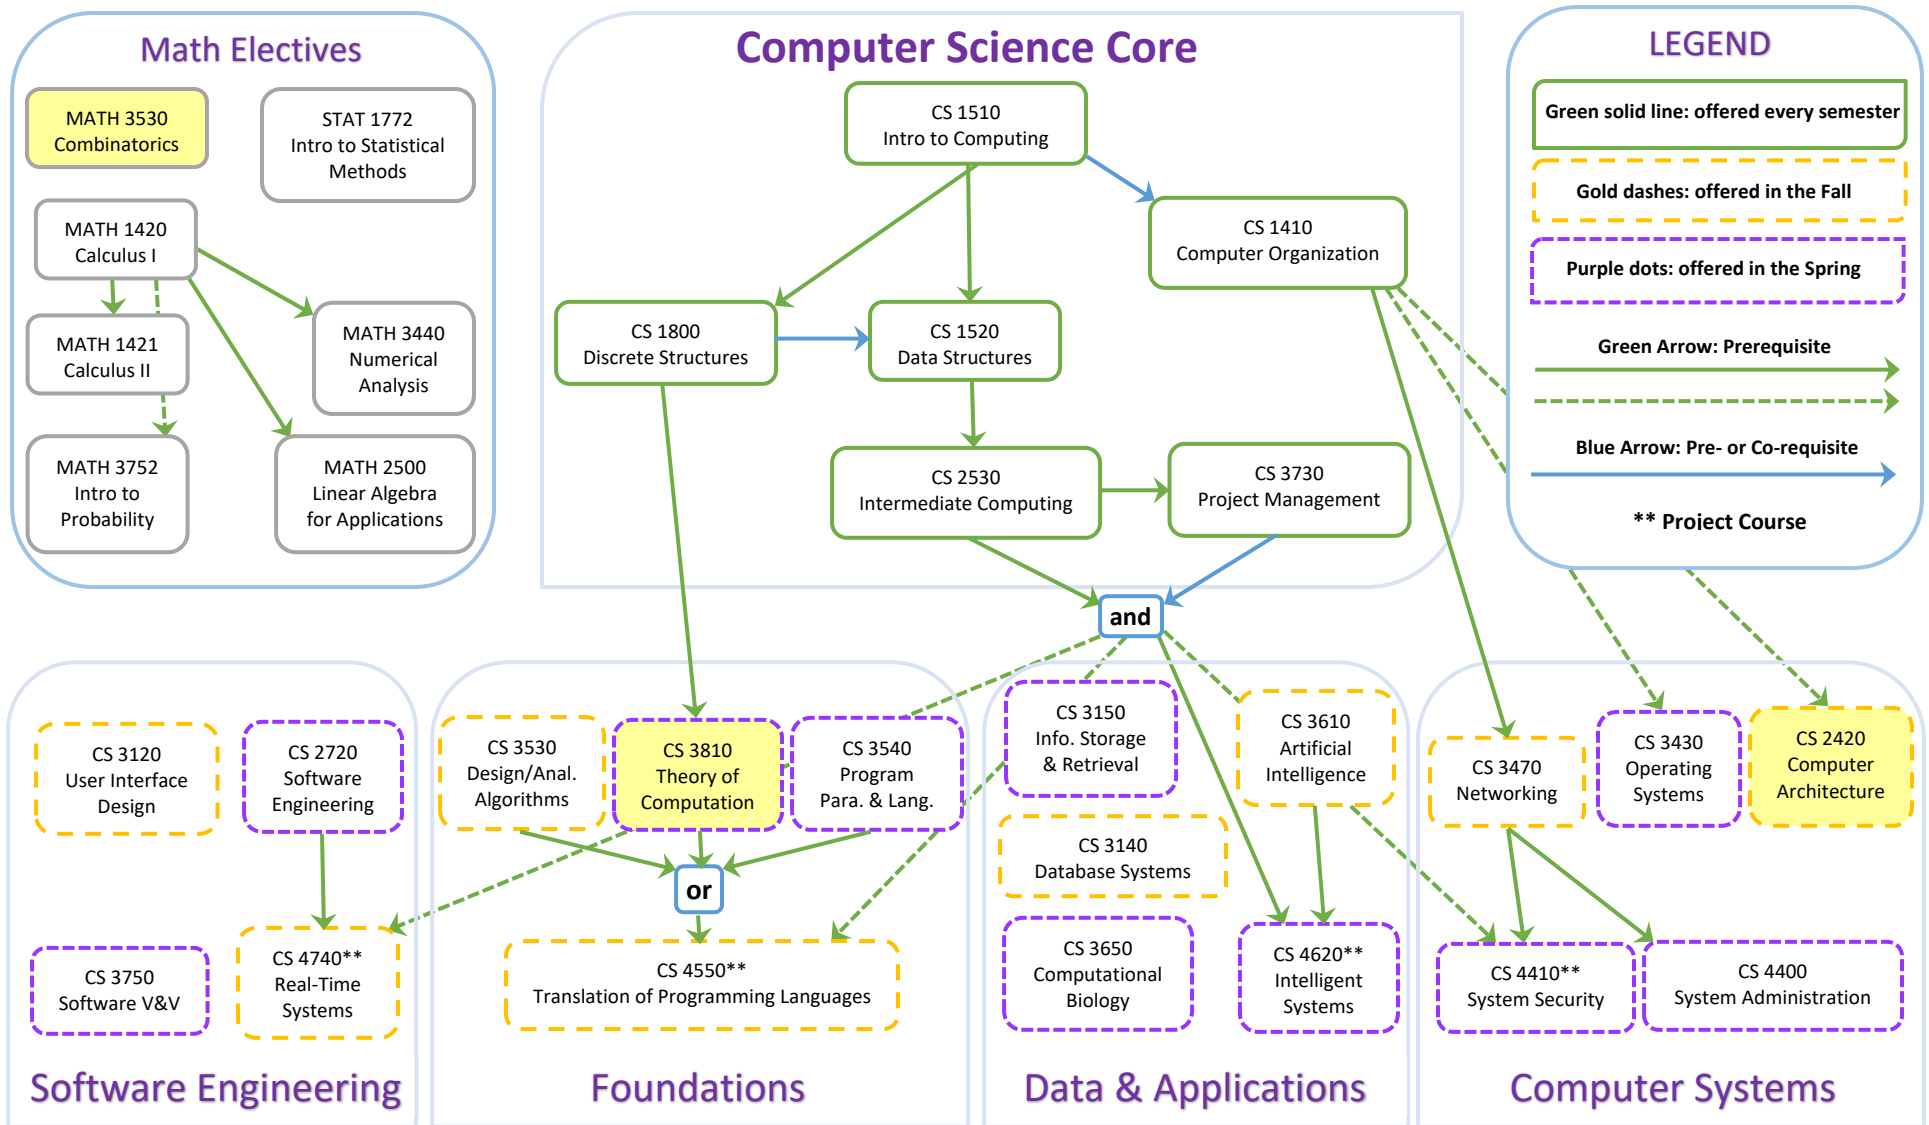

Undergraduate Computer Science Course Structure

Most focus area courses have CS 1800 and CS 1520 as Prerequisites (plus any shown in Core).
 CS 3810 & CS 2420 (yellow background) have different Prerequisites.
MATH 3530 has the following Prerequisites: MATH 1420 or (CS 1800 + junior standing)

CS 4800: Research in Computer Science - Must be discussed with and approved by Advisor.

CS 4880: Topics in Computer Science - Counts as an elective or as an area course, depending on topic.